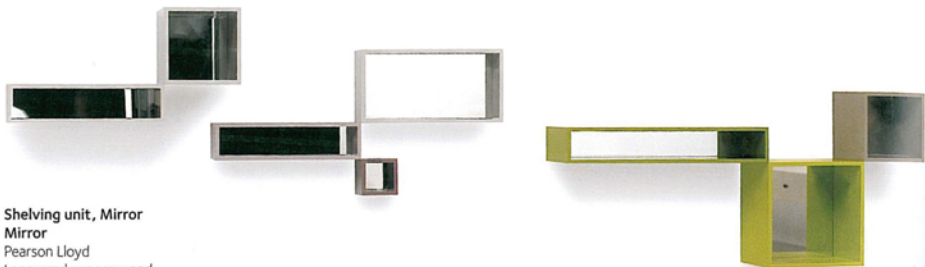

Shelving unit, Mirror

Mirror

Pearson Lloyd
Lacquered veneer wood,
mirror

Various dimensions

Martinez Otero, Spain

www.martinezotero.com