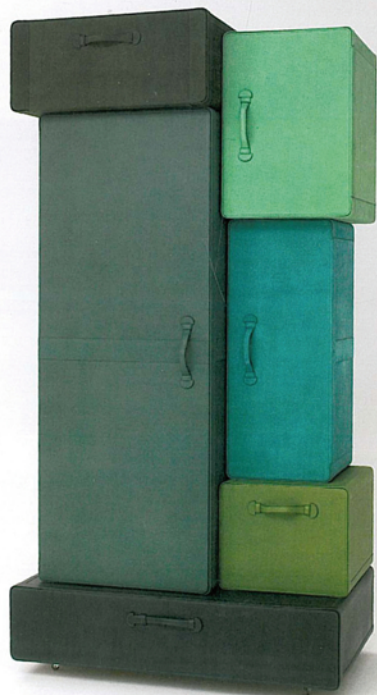

Stools, Monarch
 Janne Kyttänen
 Glass-filled polyamide
 H: 56cm (22 in)
 W: 68cm (26 7/8 in)
 D: 36cm (14 1/8 in)
 Freedom Of Creation,
 the Netherlands
www.freedomofcreation.com

Table, Edge
 Pearson Lloyd
 Veneer, aluminium
 H: 72cm (28 3/8 in)
 W: 220cm (86 1/2 in)
 D: 120cm (47 1/8 in)
 Danerka, Denmark
www.danerka.com

Shelving unit, Mirror

Mirror

Pearson Lloyd
Lacquered veneer wood,
mirror

Various dimensions

Martinez Otero, Spain

www.martinezotero.com

**Modular wardrobe system,
A Pile of Suitcases**

Marten De Ceulaer