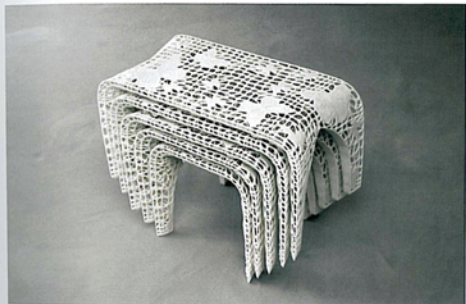

1000
new designs 2
and where to find them

Jennifer Hudson

Table, Piggyback
 Thomas Heatherwick
 Aluminium, plywood
 H: 74.4cm (29 1/2 in)
 W: 132cm (52 in)
 D: 77cm (30 3/4 in)
 Magis Design, Italy
www.magisdesign.com

Stools, Monarch
 Janne Kyttänen
 Glass-filled polyamide
 H: 56cm (22 in)
 W: 68cm (26 7/8 in)
 D: 36cm (14 1/8 in)
 Freedom Of Creation,
 the Netherlands
www.freedomofcreation.com

Table, Edge
 Pearson Lloyd
 Veneer, aluminium
 H: 72cm (28 3/8 in)
 W: 220cm (86 1/2 in)
 D: 120cm (47 1/8 in)
 Danerka, Denmark
www.danerka.com

Coffee table, Twine
 Wis Design
 MDF, steel wire
 H: 43cm (16 7/8 in)
 Diam: 75cm (29 1/2 in)
 Casamania, Italy
www.casamania.it

Chair, Teepee

Konstantin Grcic
Metal, leather
H: 197cm (77"/in)
W: 55cm (21"/in)
D: 69cm (27"/in)
Cassina, Italy
www.cassina.com