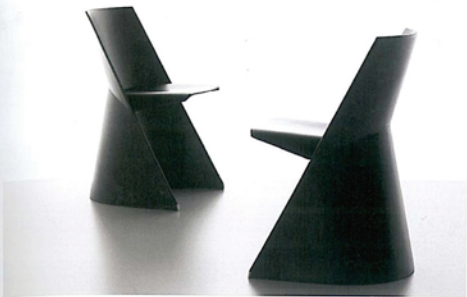

Chair, Teepee

Konstantin Grcic
Metal, leather
H: 197cm (77"/in)
W: 55cm (21"/in)
D: 69cm (27"/in)
Cassina, Italy
www.cassina.com

Chair, Ombre

Jean Nouvel
Polypeel (polyethylene
extrusion)
H: 87cm (34"/in)
W: 60cm (23"/in)
D: 62cm (24"/in)
Bonacina Pierantonio, Italy
www.bonacina pierantonio.it

Chair, Casalino

Alexander Begge
Plastic
H: 72cm (28"/in)
W: 58cm (22"/in)
D: 54cm (21"/in)
Casala, the Netherlands
www.casala.nl

Chair, Mannequin

Marcel Wanders
Polyester, cotton fabric,
powder-coated steel
H: 75cm (29"/in)
D: 50cm (19"/in)
W: 50cm (19"/in)
Moooi, the Netherlands
www.moooi.com

Chair, Him & Her